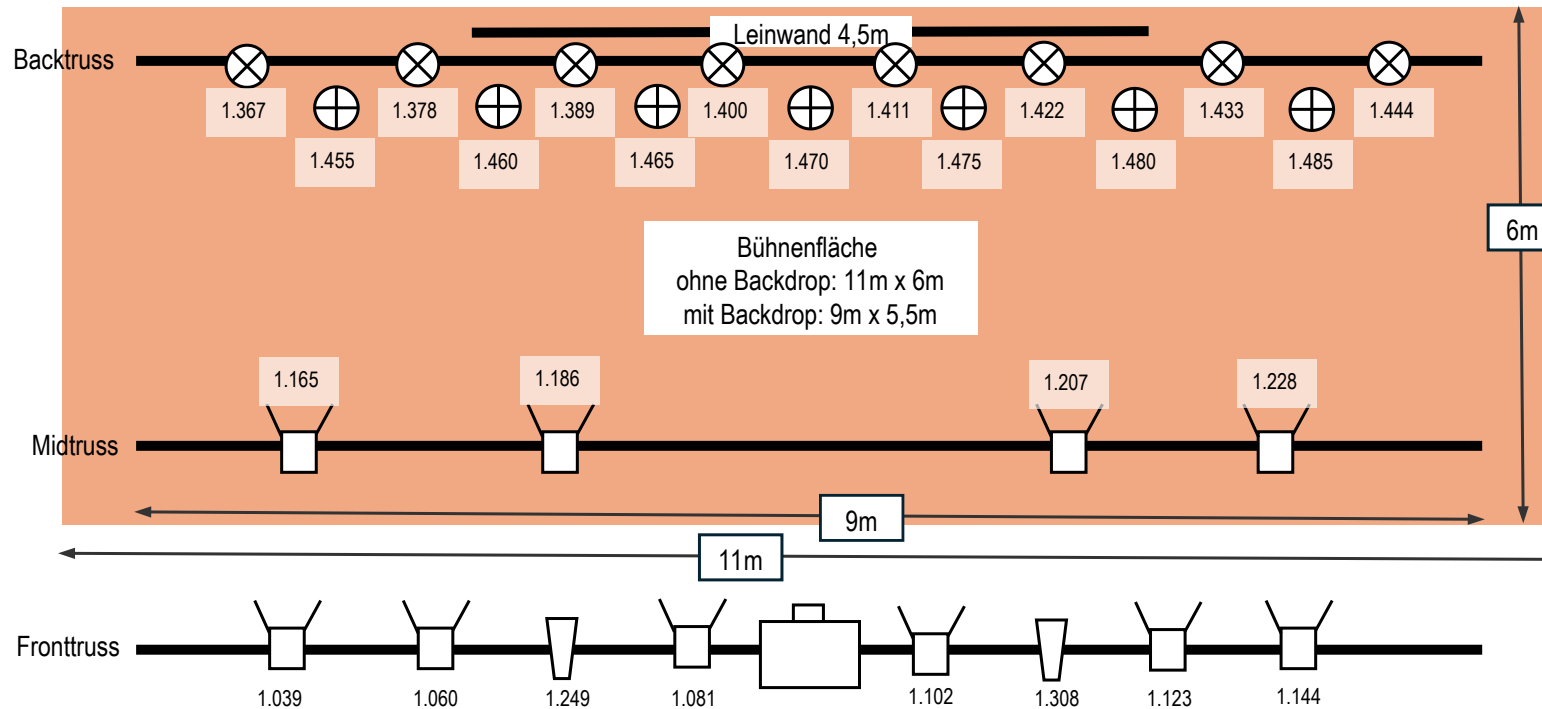

# Kolosseum Lichtplan

Veranschaulichung, nicht maßstabsgetreu

Stand 06.04.2024

## Frontlights:

	Fixture	Mode	DMX	Position
1	Elation Fuze Wash with Barn Doors	Standard (21 Ch)	39	Fronttruss
2	Elation Fuze Wash with Barn Doors	Standard (21 Ch)	60	Fronttruss
3	Elation Fuze Wash with Barn Doors	Standard (21 Ch)	81	Fronttruss
4	Elation Fuze Wash with Barn Doors	Standard (21 Ch)	102	Fronttruss
5	Elation Fuze Wash with Barn Doors	Standard (21 Ch)	123	Fronttruss
6	Elation Fuze Wash with Barn Doors	Standard (21 Ch)	144	Fronttruss
7	Elation Fuze Wash with Barn Doors	Standard (21 Ch)	165	Midtruss
8	Elation Fuze Wash with Barn Doors	Standard (21 Ch)	186	Midtruss
9	Elation Fuze Wash with Barn Doors	Standard (21 Ch)	207	Midtruss
10	Elation Fuze Wash with Barn Doors	Standard (21 Ch)	228	Midtruss
11	Elation Fuze Profile	Extended (59 Ch)	249	Fronttruss
12	Elation Fuze Profile	Extended (59 Ch)	308	Fronttruss

## Backlights:

	Fixture	Mode	DMX	Position
1	Elation KL Par FC	Standard (11 Ch)	367	Backtruss
2	Elation KL Par FC	Standard (11 Ch)	378	Backtruss
3	Elation KL Par FC	Standard (11 Ch)	389	Backtruss
4	Elation KL Par FC	Standard (11 Ch)	400	Backtruss
5	Elation KL Par FC	Standard (11 Ch)	411	Backtruss
6	Elation KL Par FC	Standard (11 Ch)	422	Backtruss
7	Elation KL Par FC	Standard (11 Ch)	433	Backtruss
8	Elation KL Par FC	Standard (11 Ch)	444	Backtruss
9	Cameo Flat Pro 7	RGBWA (5Ch)	455	Floorspot
10	Cameo Flat Pro 7	RGBWA (5Ch)	460	Floorspot
11	Cameo Flat Pro 7	RGBWA (5Ch)	465	Floorspot
12	Cameo Flat Pro 7	RGBWA (5Ch)	470	Floorspot
13	Cameo Flat Pro 7	RGBWA (5Ch)	475	Floorspot
14	Cameo Flat Pro 7	RGBWA (5Ch)	480	Floorspot
15	Cameo Flat Pro 7	RGBWA (5Ch)	485	Floorspot

## Houselight

	Fixture	DMX
1	Workinglight	37
2	Pauselight	38