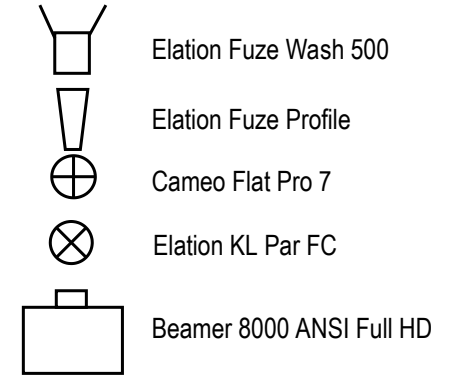

# Kolosseum Lichtplan

Veranschaulichung, nicht maßstabsgetreu

Stand 06.04.2024

## Frontlights:

	Fixture	Mode	DMX	Position
1	Elation Fuze Wash with Barn Doors	Standard (21 Ch)	39	Fronttruss
2	Elation Fuze Wash with Barn Doors	Standard (21 Ch)	60	Fronttruss
3	Elation Fuze Wash with Barn Doors	Standard (21 Ch)	81	Fronttruss
4	Elation Fuze Wash with Barn Doors	Standard (21 Ch)	102	Fronttruss
5	Elation Fuze Wash with Barn Doors	Standard (21 Ch)	123	Fronttruss
6	Elation Fuze Wash with Barn Doors	Standard (21 Ch)	144	Fronttruss
7	Elation Fuze Wash with Barn Doors	Standard (21 Ch)	165	Midtruss
8	Elation Fuze Wash with Barn Doors	Standard (21 Ch)	186	Midtruss
9	Elation Fuze Wash with Barn Doors	Standard (21 Ch)	207	Midtruss
10	Elation Fuze Wash with Barn Doors	Standard (21 Ch)	228	Midtruss
11	Elation Fuze Profile	Extended (59 Ch)	249	Fronttruss
12	Elation Fuze Profile	Extended (59 Ch)	308	Fronttruss